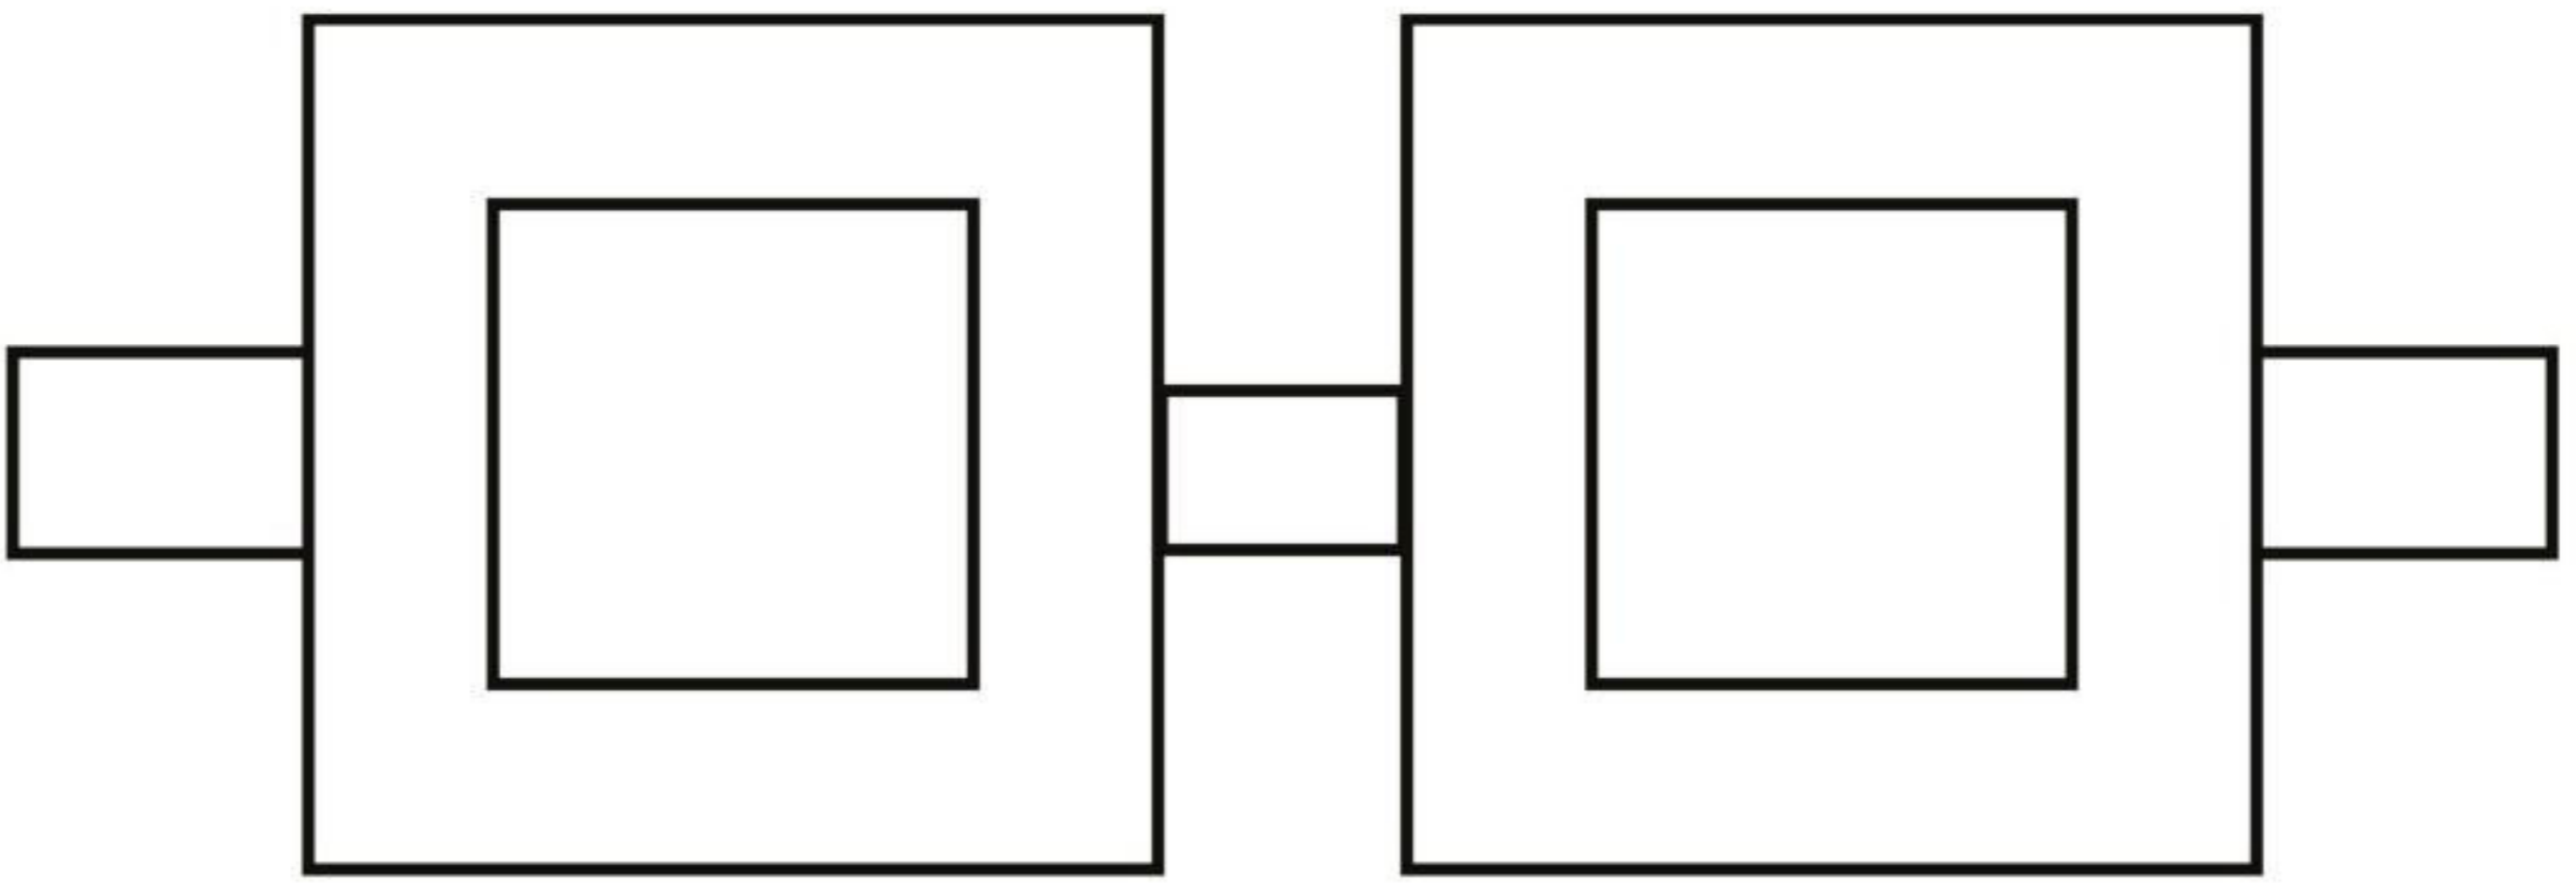

Design your own SUPERHERO MASK

To make your own superhero mask, simply print out this sheet and decorate whichever shape mask you prefer.

Ask a grown-up to help you cut the mask out and attach some string or elastic to either side.

Pop it on, and zoom away to save the day!

OUT NOW!