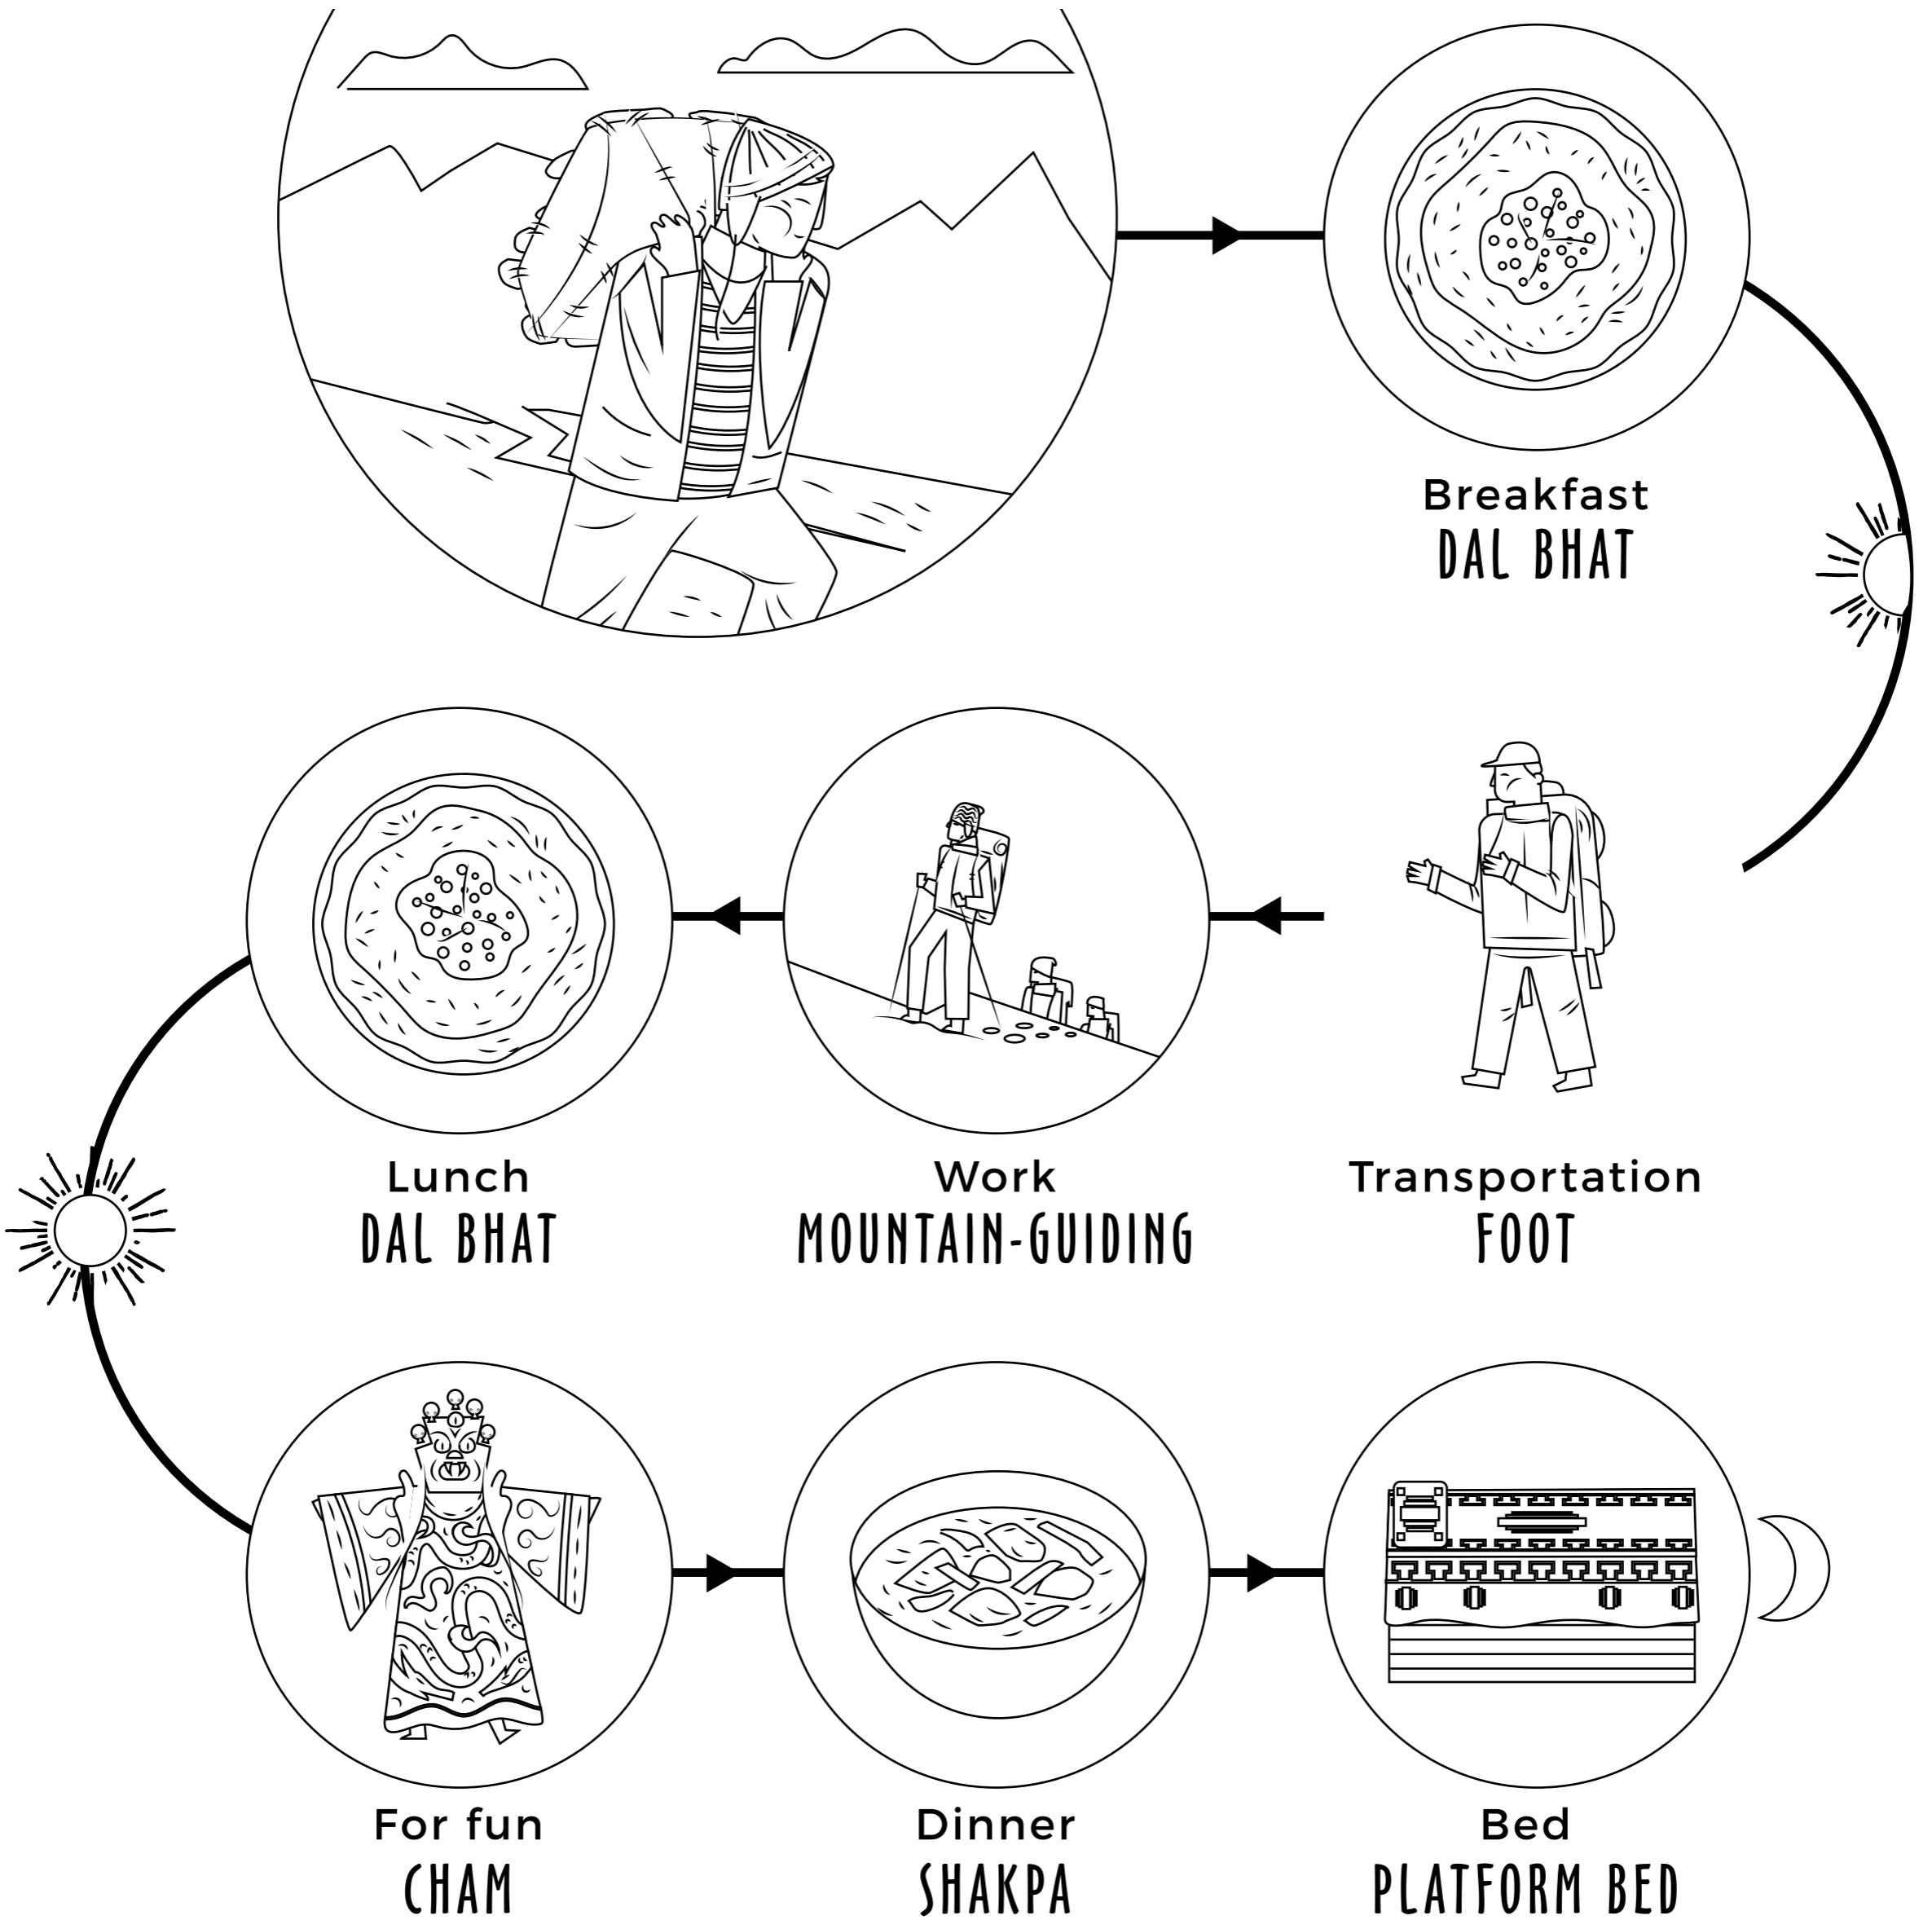

•HIMALAYAS• NEPAL

Occupation

SHERPA MOUNTAINEER

24 HOURS
ELSEWHERE