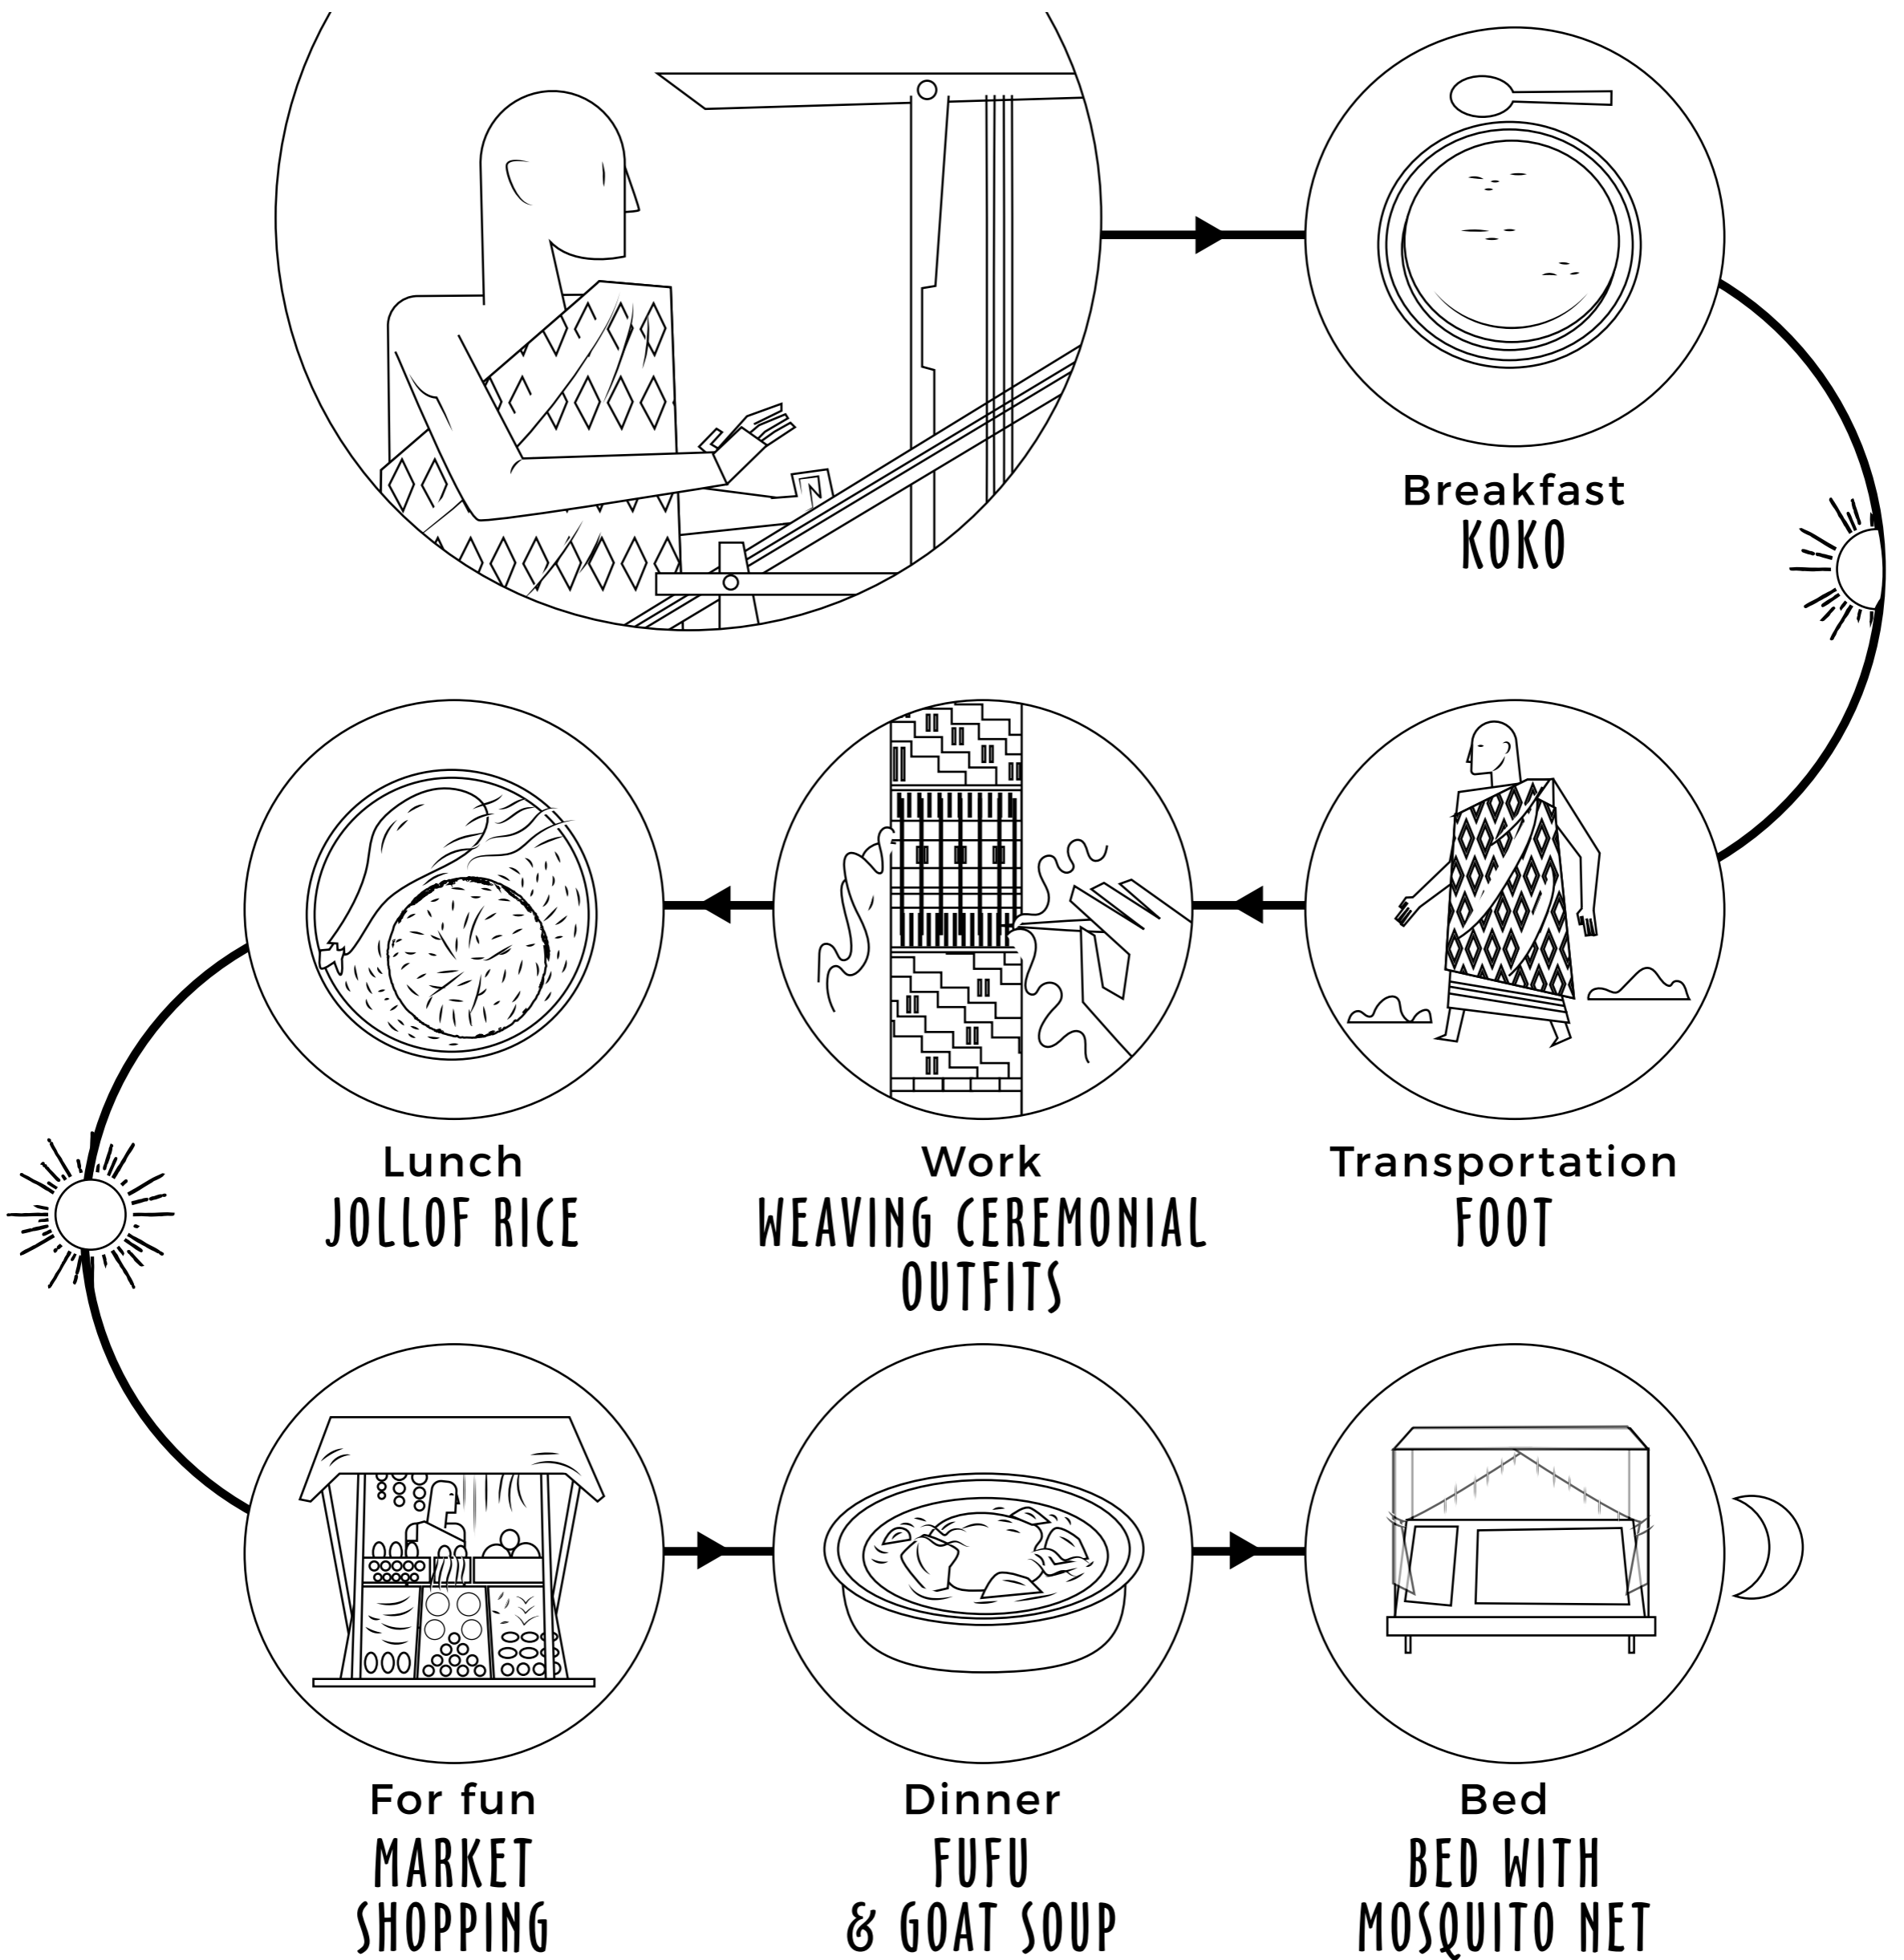

• KWABRE • GHANA

Occupation

KENTE-CLOTH WEAVER

24HOURS
ELSEWHERE